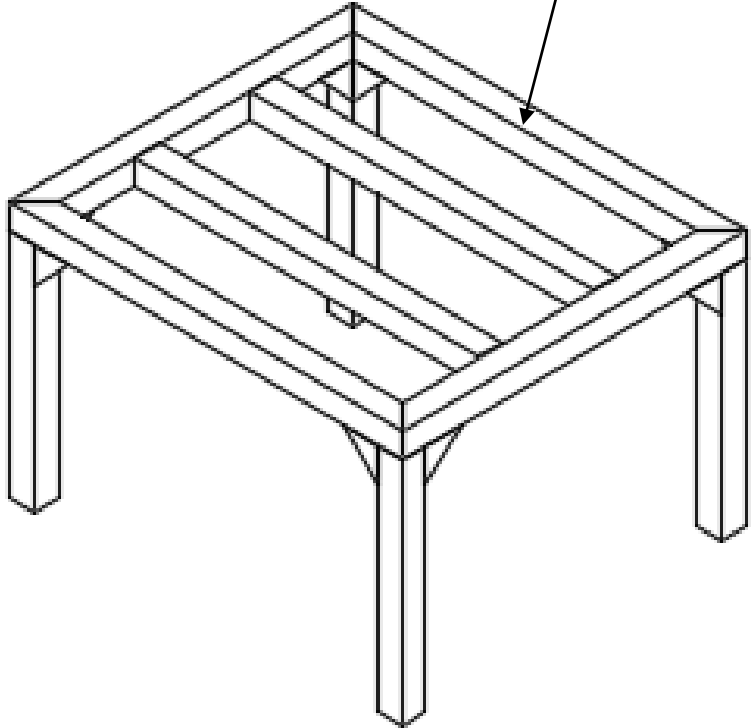

36 Omni-Rollers for Easy Load Adjustment

10,000lbs Capacity Winch for Self-Loading

Stowable Ramps for Self-Loading

10,000lbs Capacity

Max Width: 59 7/8"

Removable Pallet Forks with 3,500lbs SWL and Height 0-36"

Sling Loadable Tie Down Points

Tow Ring Capable 10,000lb Capacity

27"-63" Adjustable Deck Height

Length Without Forks: 108"
Length With Forks: 157"

Tie Down Winches to Secure Loads

Tilt Function - 15° Forward and 5° Backward

Auxiliary Pallet
Stand for Easy Fork
Repositioning

Modular Fork Riser
Accessory Increases
Lift Height to 66in

8 D-Rings for Secure
Tie Down Points