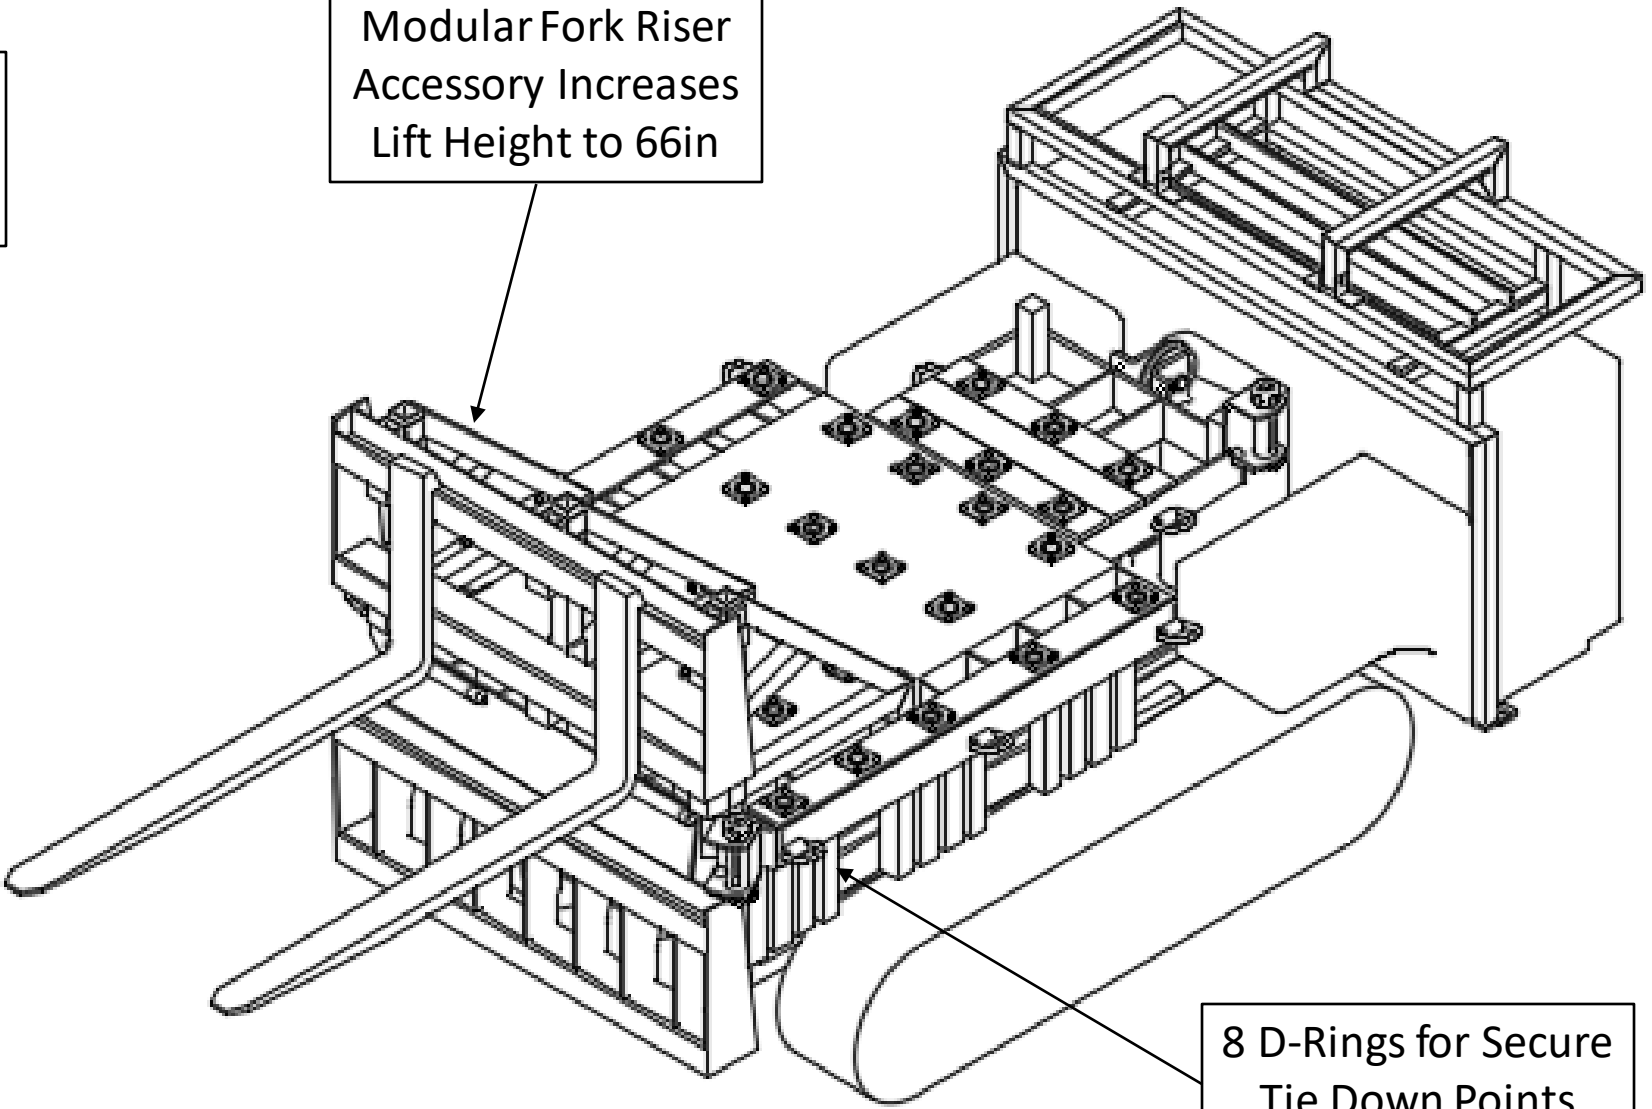

36 Omni-Rollers for Easy Load Adjustment

10,000lbs Capacity Winch for Self-Loading

Stowable Ramps for Self-Loading

10,000lbs Capacity

Max Width: 59 7/8"

Removable Pallet Forks with 3,500lbs SWL and Height 0-36"

Sling Loadable Tie Down Points

Tow Ring Capable 10,000lb Capacity

27"-63" Adjustable Deck Height

Length Without Forks: 108"
Length With Forks: 157"

Tie Down Winches to Secure Loads

Tilt Function - 15° Forward and 5° Backward

Auxiliary Pallet
Stand for Easy Fork
Repositioning

Modular Fork Riser
Accessory Increases
Lift Height to 66in

8 D-Rings for Secure
Tie Down Points