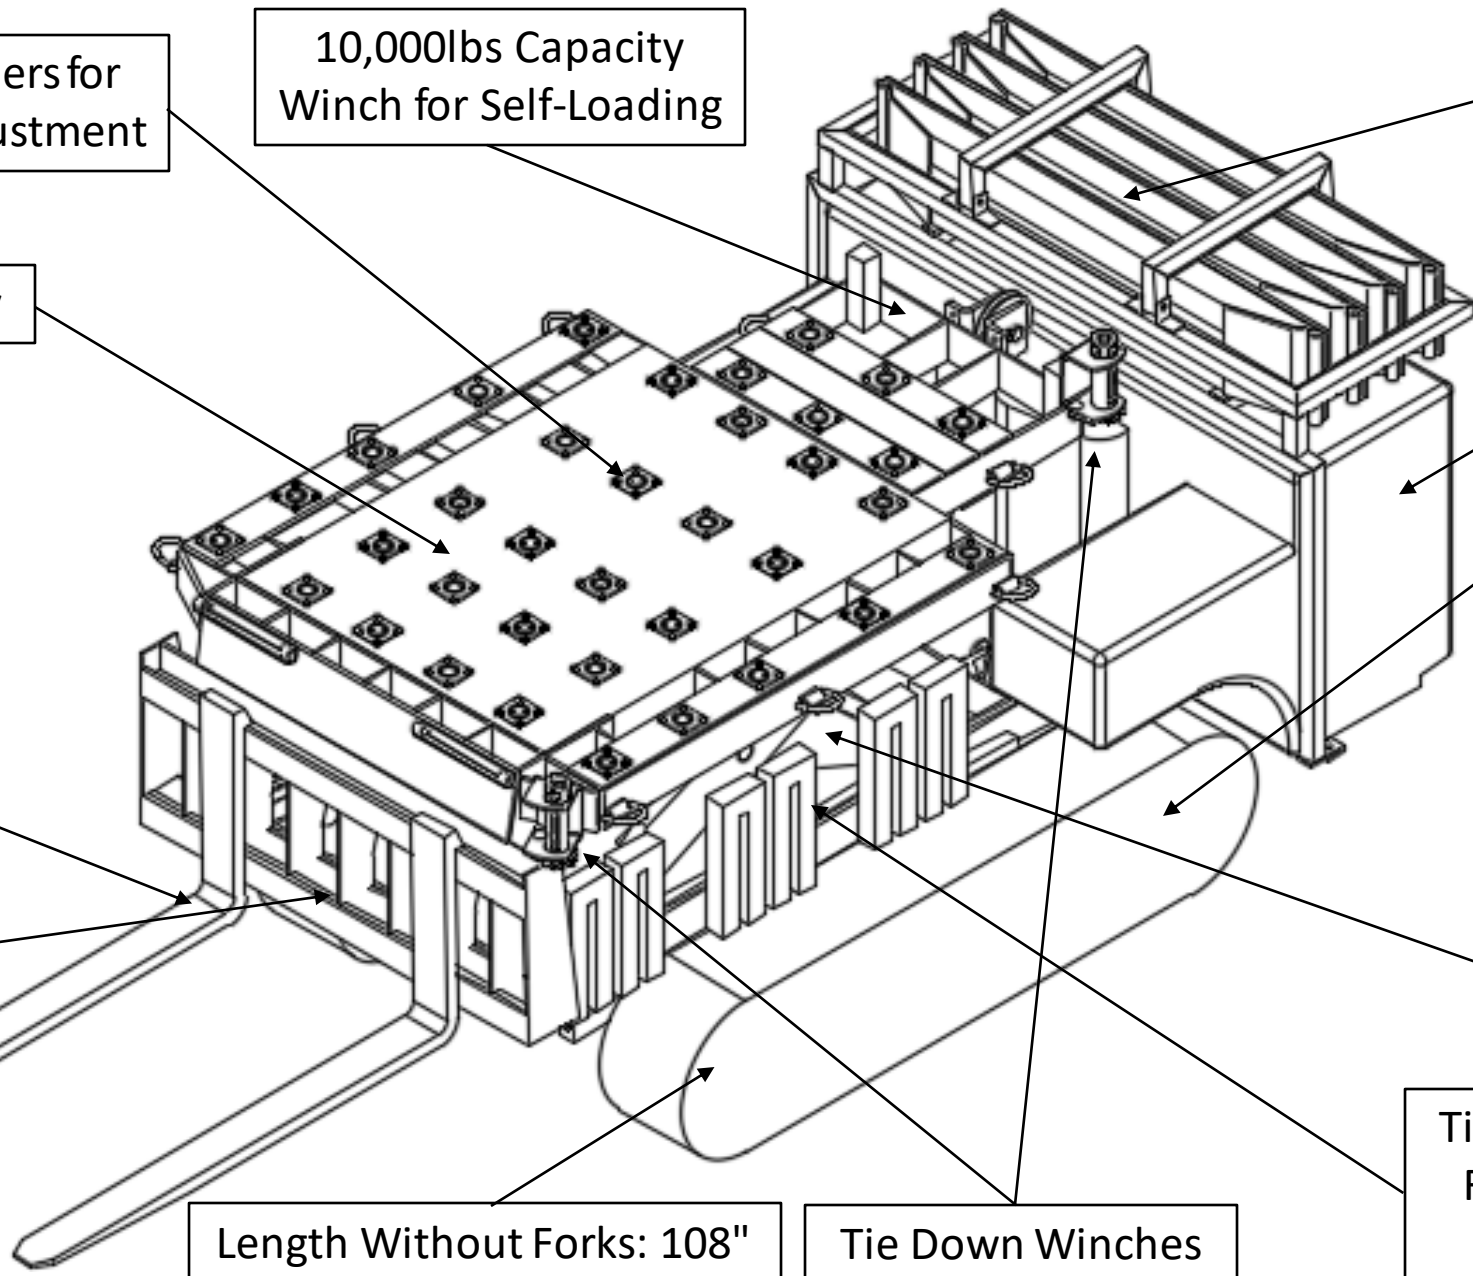

36 Omni-Rollers for Easy Load Adjustment

10,000lbs Capacity Winch for Self-Loading

Stowable Ramps for Self-Loading

10,000lbs Capacity

Max Width: 59 7/8"

Removable Pallet Forks with 3,500lbs SWL and Height 0-36"

Sling Loadable Tie Down Points

Tow Ring Capable 10,000lb Capacity

27"-63" Adjustable Deck Height

Length Without Forks: 108"
Length With Forks: 157"

Tie Down Winches to Secure Loads

Tilt Function - 15° Forward and 5° Backward

Auxiliary Pallet
Stand for Easy Fork
Repositioning

Modular Fork Riser
Accessory Increases
Lift Height to 66in

8 D-Rings for Secure
Tie Down Points